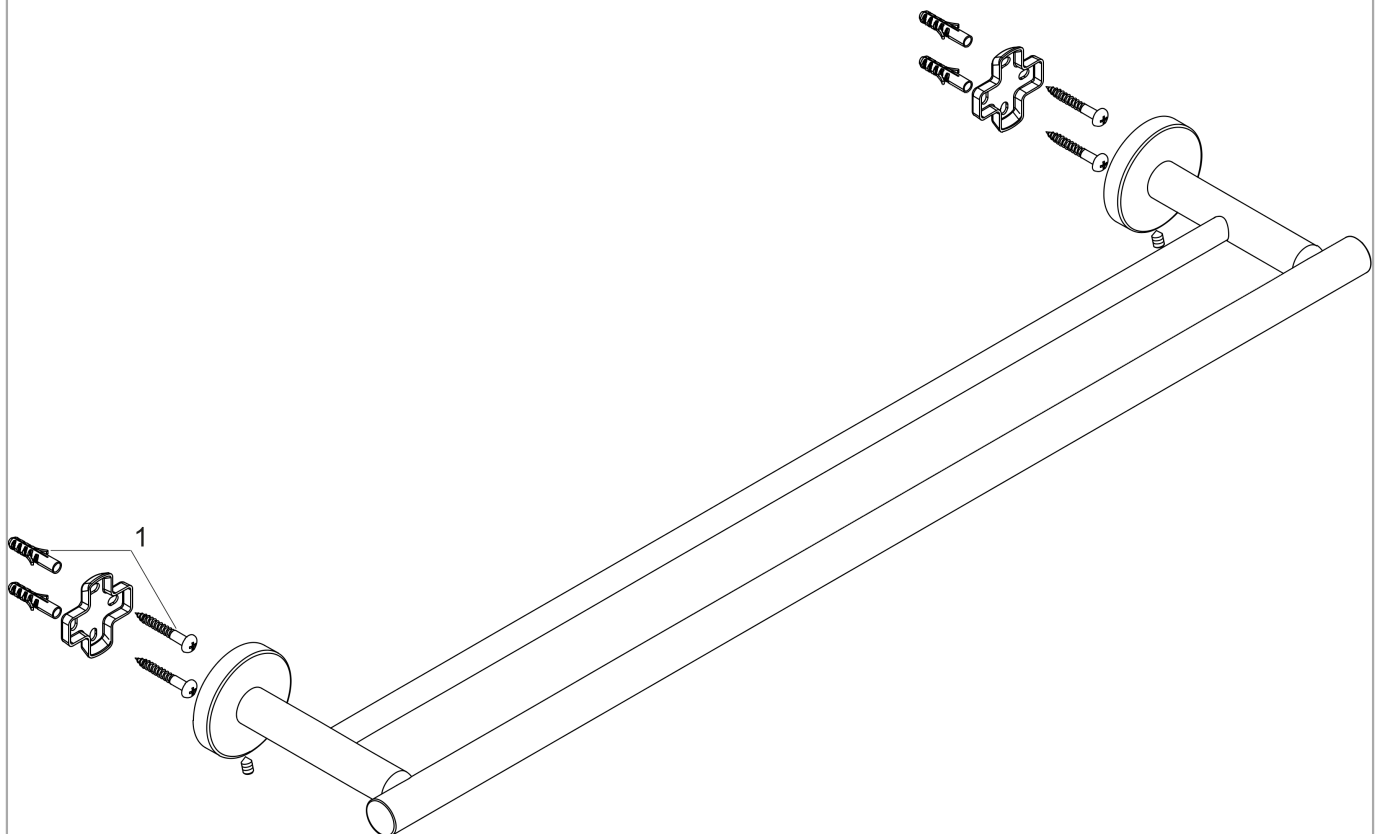

**Logis Universal
Dual Towel Bar**

Finishes : **chrome** Part no. : **41712000**

Description

Features

- Brass
- Wall-mounted
- Metal holder

Item details

List Price \$ 80.00

Product image

Scale drawing

**Logis Universal
Dual Towel Bar**

Finishes : **chrome** Part no. : **41712000**

Exploded drawing

Year of production: >04/18

**Logis Universal
Dual Towel Bar**

Finishes : **chrome** Part no. : **41712000**

Spare parts list

Year of production: >**04/18**

Pos.	Description	Part no.	Price	PU
1	mounting set	40915000	-	1