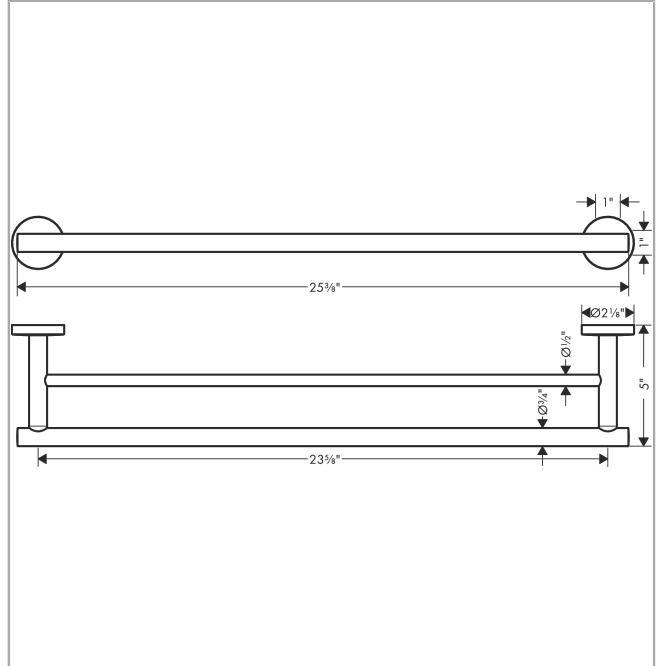

**Logis Universal
Dual Towel Bar**

Finishes : **chrome** Part no. : **41712000**

Description

Features

- Brass
- Wall-mounted
- Metal holder

Item details

List Price \$ 80.00

Product image

Scale drawing

**Logis Universal
Dual Towel Bar**

Finishes : **chrome** Part no. : **41712000**

Exploded drawing

Year of production: >04/18

**Logis Universal
Dual Towel Bar**

Finishes : **chrome** Part no. : **41712000**

Spare parts list

Year of production: >**04/18**

Pos.	Description	Part no.	Price	PU
1	mounting set	40915000	-	1